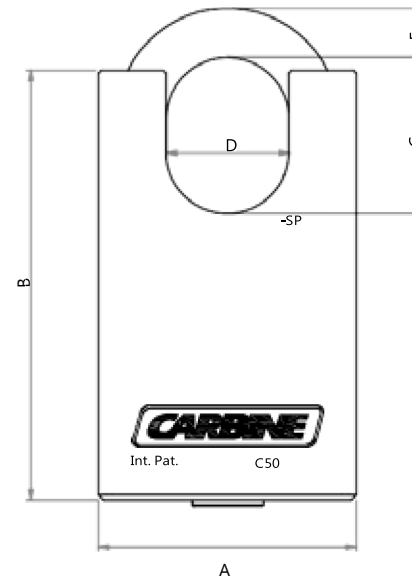

C50 STEEL SHACKLE PROTECTED PADLOCKS

Hardened steel body with brushed chrome finish

- + 9.5mm molybdenum alloy shackle
- + Shackle hardened to 60HRC
- + Shackles duplex nickel & chrome plated
- + Anti drill cylinder

Product Code	Keying	Packaging	A	B	C	D	E
C50-SP	KD	Indiv box	50	82.5	30	23.8	9.5
C50-SP-DP	KD	DP	50	82.5	30	23.8	9.5
C50-SP-NC	NC	Indiv box	50	82.5	30	23.8	9.5

Additional Components available:
Shackle chain collar – OD 15mm, ID 9.6MM

Spare shackles

Product Code	Keying	Packaging	A	B	C	D	E
C50-SA1	-	Poly bag	-	-	30	23.8	9.5
C50-SA2	-	Poly bag	-	-	50	23.8	9.5
C50-SA3	-	Poly bag	-	-	75	23.8	9.5
C50-SA4	-	Poly bag	-	-	100	23.8	9.5
C50-SS1	-	Poly bag	-	-	30	23.8	9.5
C50-SS2	-	Poly bag	-	-	50	23.8	9.5
C50-SS3	-	Poly bag	-	-	75	23.8	9.5