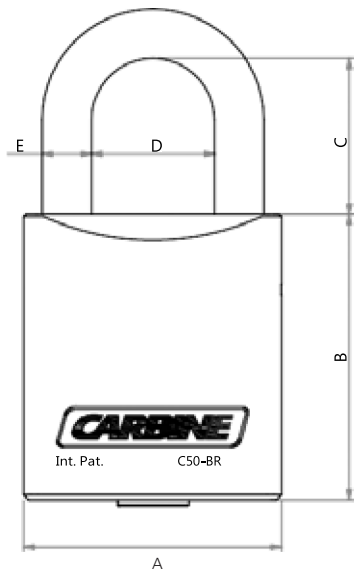

CARBINE  
**C50**  
**SERIES**

RESIDENTIAL / MEDIUM COMMERCIAL GRADE SECURITY

**C50 SPECS**

- + Double ball locking
- + 9.5mm rapid change shackle
- + Extended shackle models
- + Standard function of snap shut
- + Can be converted to key retained
- + Brass, steel & protected steel models
- + 50mm heavy duty padlock bodies
- + 6 pin R48 cylinder LKW5 (C4)

### C50 BRASS PADLOCKS

Brass body with brushed brass finish

- + 9.5mm molybdenum alloy shackle
- + Shackle hardened to 60HRC
- + Shackles duplex nickel & chrome plated
- + Non anti drill cylinder

Product Code	Keying	Packaging	A	B	C	D	E
C50-BR	KD	Indiv box	50	55	30	23.8	9.5
C50-BR-B	KD	Bulk 12	50	55	30	23.8	9.5
C50-BR-DP	KD	DP	50	55	30	23.8	9.5
C50-BR-SS-DP	KD	DP	50	55	30	23.8	9.5
C50-BR-KA1	KA1	Indiv box	50	55	30	23.8	9.5
C50-BR-KA2	KA2	Indiv box	50	55	30	23.8	9.5
C50-BR-NB	NB	Indiv box	50	55	30	23.8	9.5
C50-BR-NB-B	NB	Bulk 12	50	55	30	23.8	9.5
C50-BR-NS-NC-B	NC	Bulk 12	50	55	-	23.8	9.5