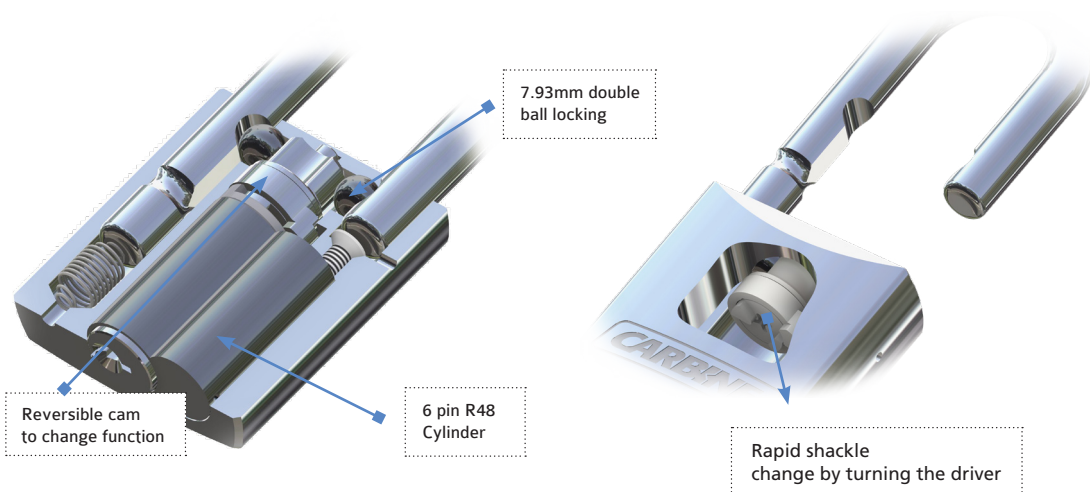

CARBINE  
**C50**  
**SERIES**

RESIDENTIAL / MEDIUM COMMERCIAL GRADE SECURITY

**C50 SPECS**

- + Double ball locking
- + 9.5mm rapid change shackle
- + Extended shackle models
- + Standard function of snap shut
- + Can be converted to key retained
- + Brass, steel & protected steel models
- + 50mm heavy duty padlock bodies
- + 6 pin R48 cylinder LKW5 (C4)

### C50 BRASS PADLOCKS

Brass body with brushed brass finish

- + 9.5mm molybdenum alloy shackle
- + Shackle hardened to 60HRC
- + Shackles duplex nickel & chrome plated
- + Non anti drill cylinder

Product Code	Keying	Packaging	A	B	C	D	E
C50-BR	KD	Indiv box	50	55	30	23.8	9.5
C50-BR-B	KD	Bulk 12	50	55	30	23.8	9.5
C50-BR-DP	KD	DP	50	55	30	23.8	9.5
C50-BR-SS-DP	KD	DP	50	55	30	23.8	9.5
C50-BR-KA1	KA1	Indiv box	50	55	30	23.8	9.5
C50-BR-KA2	KA2	Indiv box	50	55	30	23.8	9.5
C50-BR-NB	NB	Indiv box	50	55	30	23.8	9.5
C50-BR-NB-B	NB	Bulk 12	50	55	30	23.8	9.5
C50-BR-NS-NC-B	NC	Bulk 12	50	55	-	23.8	9.5

### C50 STEEL PADLOCKS

Hardened steel body with brushed chrome finish

- + 9.5mm molybdenum alloy shackle
- + Shackle hardened to 60HRC
- + Shackles duplex nickel & chrome plated
- + Anti drill cylinder

Product Code	Keying	Packaging	A	B	C	D	E
C50-FE	KD	Indiv box	50	55	30	23.8	9.5
C50-FE-DP	KD	DP	50	55	30	23.8	9.5
C50-FE-NC	NC	Indiv box	50	55	30	23.8	9.5