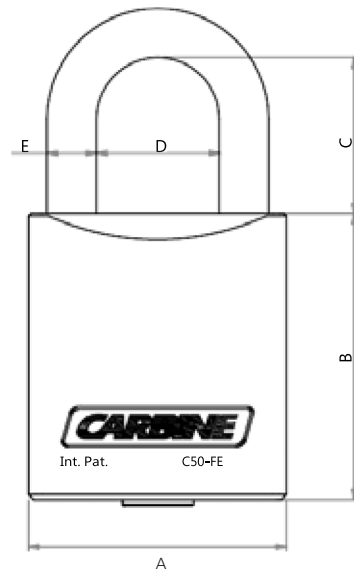

CARBINE  
**C50**  
**SERIES**

RESIDENTIAL / MEDIUM COMMERCIAL GRADE SECURITY

**C50 SPECS**

- + Double ball locking
- + 9.5mm rapid change shackle
- + Extended shackle models
- + Standard function of snap shut
- + Can be converted to key retained
- + Brass, steel & protected steel models
- + 50mm heavy duty padlock bodies
- + 6 pin R48 cylinder LKW5 (C4)

### C50 BRASS PADLOCKS

Brass body with brushed brass finish

- + 9.5mm molybdenum alloy shackle
- + Shackle hardened to 60HRC
- + Shackles duplex nickel & chrome plated
- + Non anti drill cylinder

Product Code	Keying	Packaging	A	B	C	D	E
C50-BR	KD	Indiv box	50	55	30	23.8	9.5
C50-BR-B	KD	Bulk 12	50	55	30	23.8	9.5
C50-BR-DP	KD	DP	50	55	30	23.8	9.5
C50-BR-SS-DP	KD	DP	50	55	30	23.8	9.5
C50-BR-KA1	KA1	Indiv box	50	55	30	23.8	9.5
C50-BR-KA2	KA2	Indiv box	50	55	30	23.8	9.5
C50-BR-NB	NB	Indiv box	50	55	30	23.8	9.5
C50-BR-NB-B	NB	Bulk 12	50	55	30	23.8	9.5
C50-BR-NS-NC-B	NC	Bulk 12	50	55	-	23.8	9.5

#### Note: Assembly codes

- NB denotes no barrel
- NC denotes no cylinder
- NS-NB denotes no shackle & no barrel
- NS-NC denotes no shackle & no cylinder

### C50 STEEL PADLOCKS

Hardened steel body with brushed chrome finish

- + 9.5mm molybdenum alloy shackle
- + Shackle hardened to 60HRC
- + Shackles duplex nickel & chrome plated
- + Anti drill cylinder

Product Code	Keying	Packaging	A	B	C	D	E
C50-FE	KD	Indiv box	50	55	30	23.8	9.5
C50-FE-DP	KD	DP	50	55	30	23.8	9.5
C50-FE-NC	NC	Indiv box	50	55	30	23.8	9.5